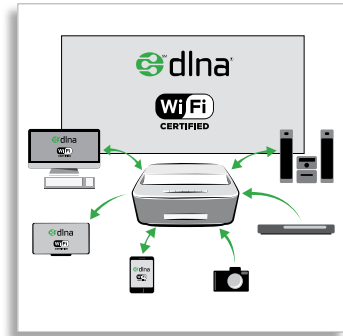

WiFi/ DLNA

Integrated WiFi makes connecting to your home network easy