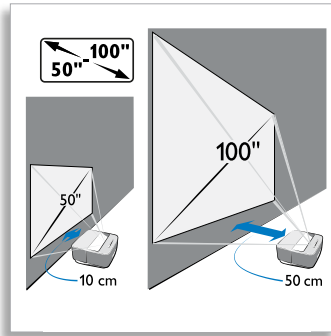

Supported formats/ resolutions

- PAL (50Hz)
- SECAM (50Hz)
- NTSC (60Hz)
- 480i/p
- 576i/p
- 720p
- 1080p

Sound

- 26 W output
- 2x Loudspeaker
- Subwoofer
- Supported audio formats: mp3, wav.

Connection

- **WiFi**
- WLAN IEEE 802.11 b/g/n
- Dualband 2.4GHz and 5GHz
- Wireless media player to connect to other devices
- DLNA enabled
- Miracast
- **Bluetooth**
- Connects to Bluetooth speaker & headphone
- Connects to Bluetooth keyboard, mouse & game control
- Stream music from smartphone or tablet to Screeneo via Bluetooth
- **Connection**
- 2x back HDMI, 1 front HDMI
- VGA, Composite
- 2x back Standard USB, 1 front Standard USB
- Headphone out front
- Standard SD card
- Audio out (analogue, digital)
- Antenna connector for DVB-T receiver

Internal media player

- **Supported video formats:** .avi/.mov/.mp4/.mkv/.flv/.ts/.m2ts/.swf/.3gp
- Supported photo formats: JPEG/BMP/PNG/GIF
- Supported music formats: MP3, WAV

Highlights

Variable screen size

Move Screeneo towards or away from the wall and the screen size changes. 50" – 100", at 10 – 44 cm from the wall