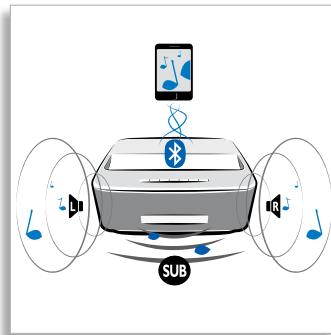

Sound

Use Screeneo as a Music station! Stream your music from the smartphone or tablet to Screeneo via Bluetooth, the integrated speakers and subwoofer deliver great sound!