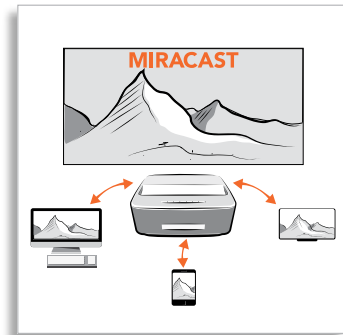

Miracast

Connect your tablet or smartphone wirelessly to Screeneo and mirror your screen, while navigating on your handheld device

9 NC: XXXX
PHD 1590TV
EAN code

www.philips.com

PHILIPS and the PHILIPS' Shield Emblem are registered trademarks of Koninklijke Philips N.V. and are used by Sagemcom under license from Koninklijke Philips N.V.

© 2013 Sagemcom Austria GmbH. All rights reserved. The information and specifications included are subject to change without prior notice. Sagemcom tries to ensure that all information in this document is correct, but does not accept liability for error or omission.